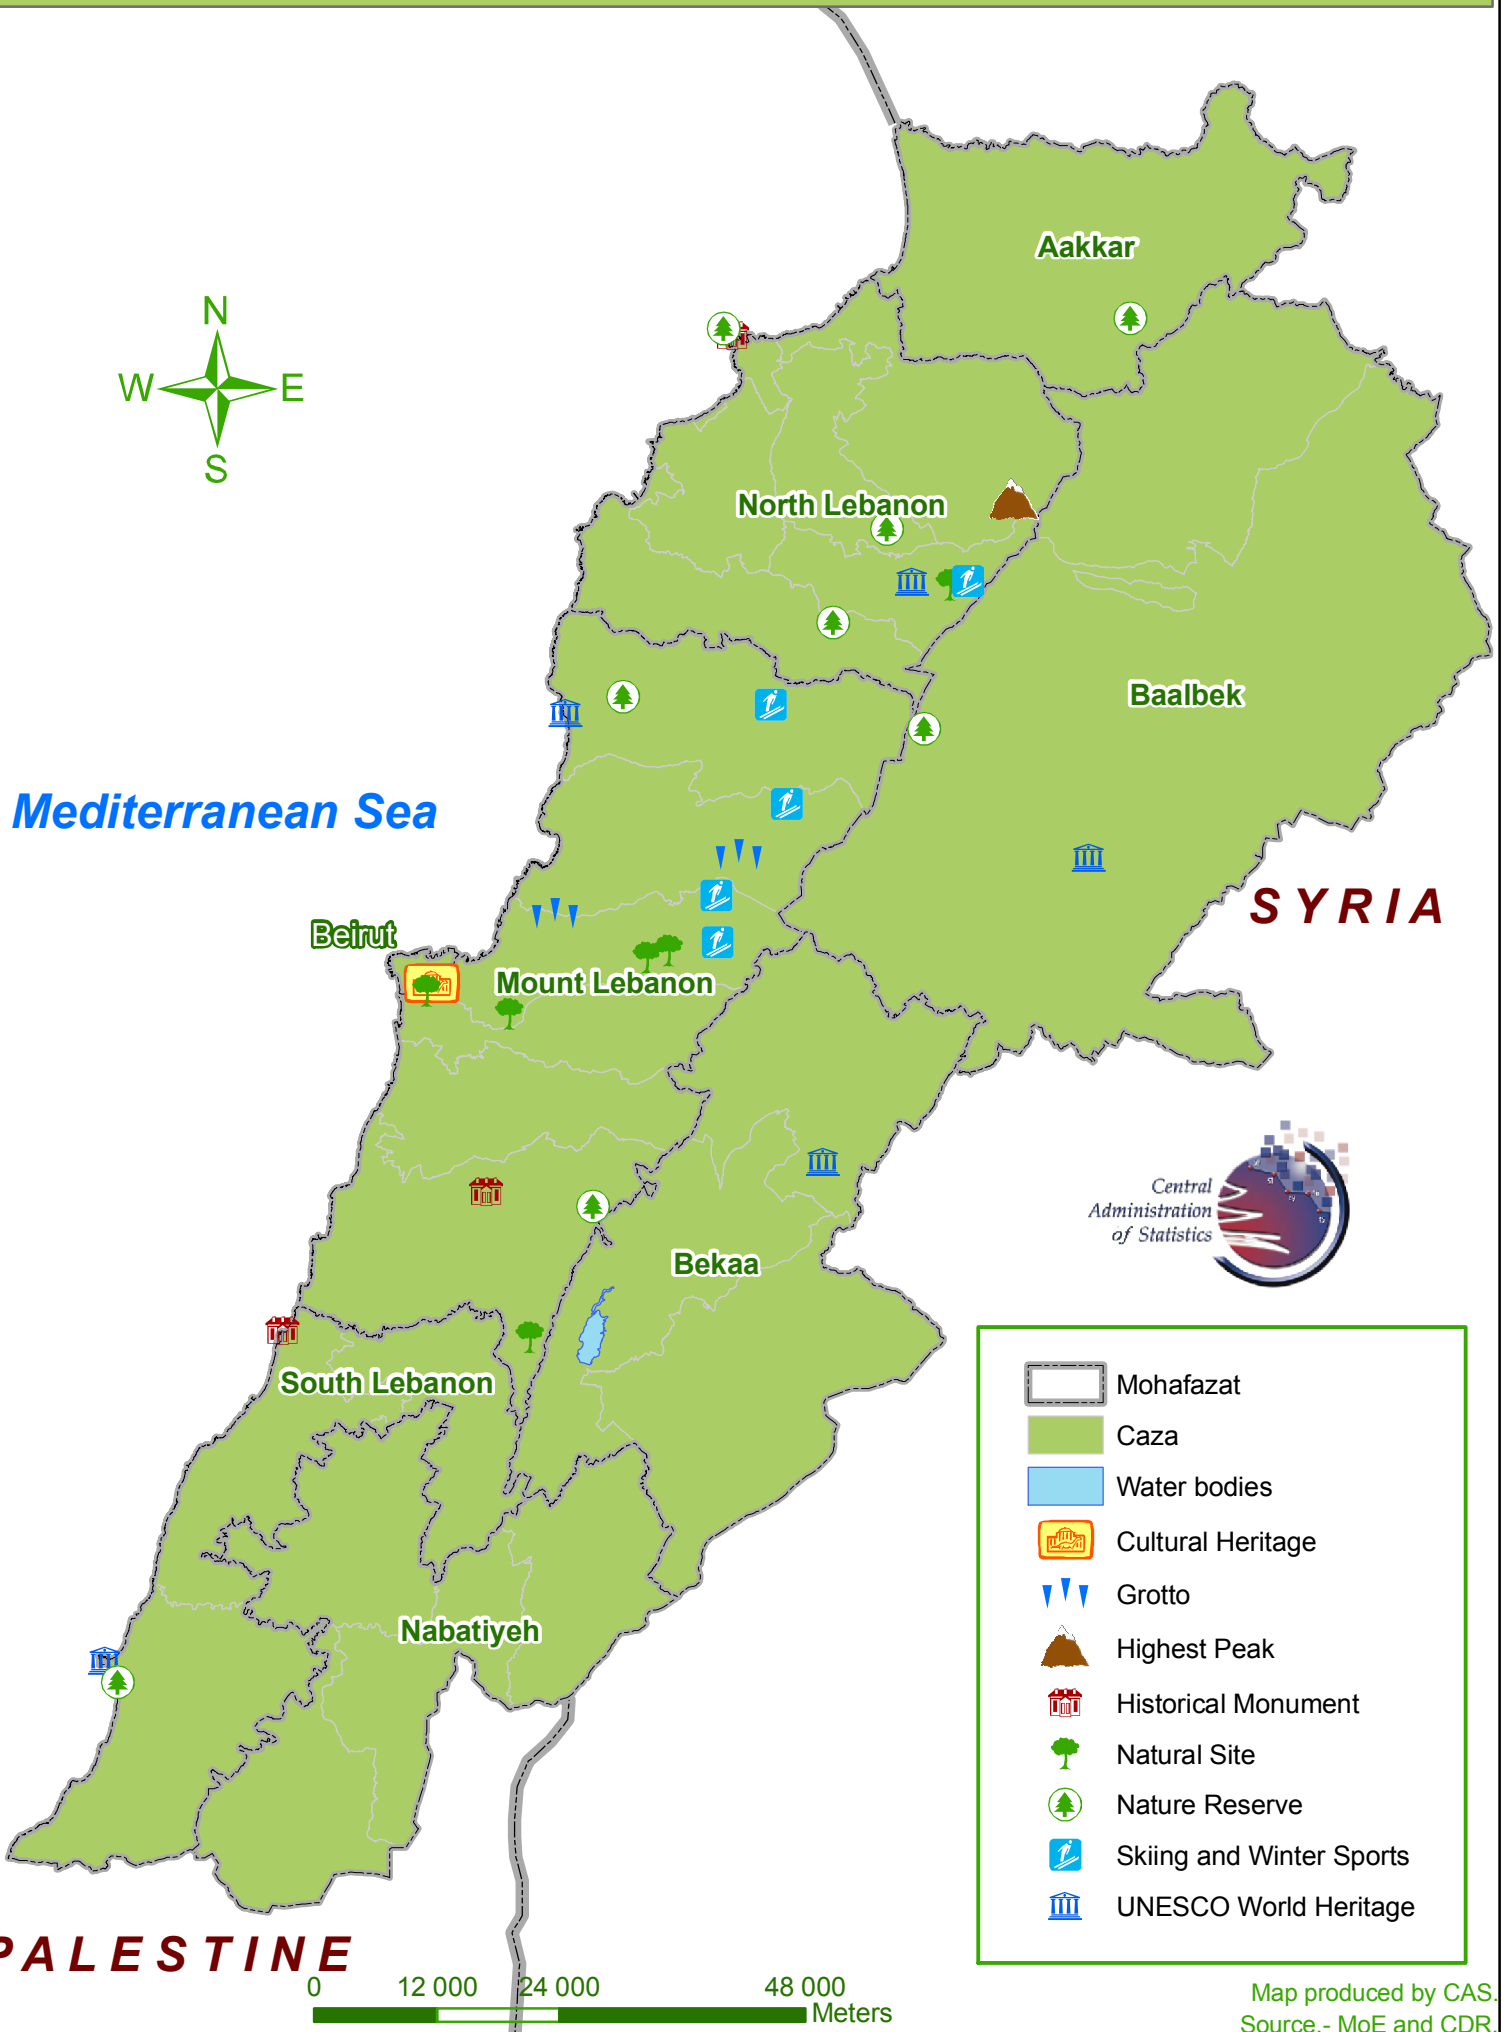

# Major Natural and Tourist Sites of Lebanon

	Mohafazat
	Caza
	Water bodies
	Cultural Heritage
	Grotto
	Highest Peak
	Historical Monument
	Natural Site
	Nature Reserve
	Skiing and Winter Sports
	UNESCO World Heritage

**PALESTINE**

0 12 000 24 000 48 000 Meters