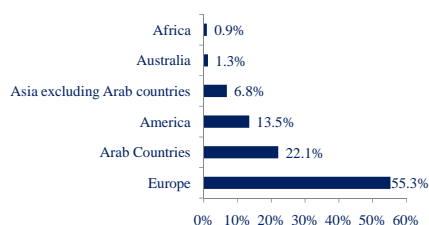

14. LIBANPOST

Post deals with Libanpost statistics.

Total mail movement through air transport in 2009: 1,033,060 Kg.

- Incoming mail: 40.1%.
- Outgoing mail: 59.9%.

Libanpost total movement of mail and Parcels in 2009: 703 031 Kg (68.1% of total mail movement through air transport)

- Libanpost incoming mail and parcels: 52.2%.
- Libanpost outgoing mail and parcels: 47.8%.

Libanpost incoming mail and parcels

Total amount of incoming mail and parcels in 2009: 366,947 Kg

- Peak continent: Europe (55.3%).
- Peak country: Germany (15.1%)
- Peak month: October (9.5%).

Graph 14.1 – Libanpost incoming mail and parcels by continent. % in 2009

Graph made by CAS based on Libanpost data (2009)

Table 14.1 – Libanpost incoming mail and parcels

2009			
Continent		Top country	
Continent	Kg	%	%
Europe	203,030	55.3	Germany (27.4)
Arab Countries	81,138	22.1	Kuwait (33.6)
America	49,480	13.5	United States of America (85.8)
Asia excluding Arab countries	25,072	6.8	Turkey (12.1)
Australia	4,767	1.3%	Australia (100.0)
Africa	3,459	0.9	Ethiopia (93.7)
Total	366,947	100.0	

Table made by CAS based on Libanpost data (2009)