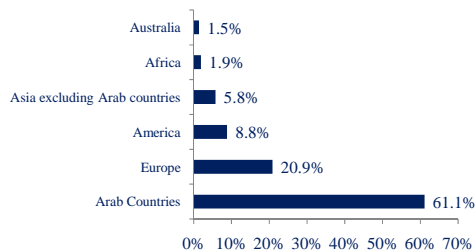

Libanpost outgoing mail and parcels

Total amount of outgoing mail and parcels in 2009: 336,084 Kg

- Peak continent: Arab countries (61.1%).
- Peak country: United Arab Emirates (13.4%)
- Peak month: December (10.3%).

Graph 14.2 – Libanpost outgoing mail and parcels by continent. % in 2009

Graph made by CAS based on Libanpost data (2009)

Table 14.2 – Libanpost outgoing mail and parcels

2009			
Continent		Top country	
Continent	Kg	%	%
Arab Countries	205,313	61.1	United Arab Emirates (22.0)
Europe	70,186	20.9	France (25.1)
America	29,717	8.8	United States of America (60.5)
Asia excluding Arab countries	19,530	5.8	Turkey (22.7)
Africa	6,440	1.9	Senegal (18.6)
Australia	4,898	1.5	Australia (95.8)
Total	366,947	100.0	

Table made by CAS based on Libanpost data (2009)